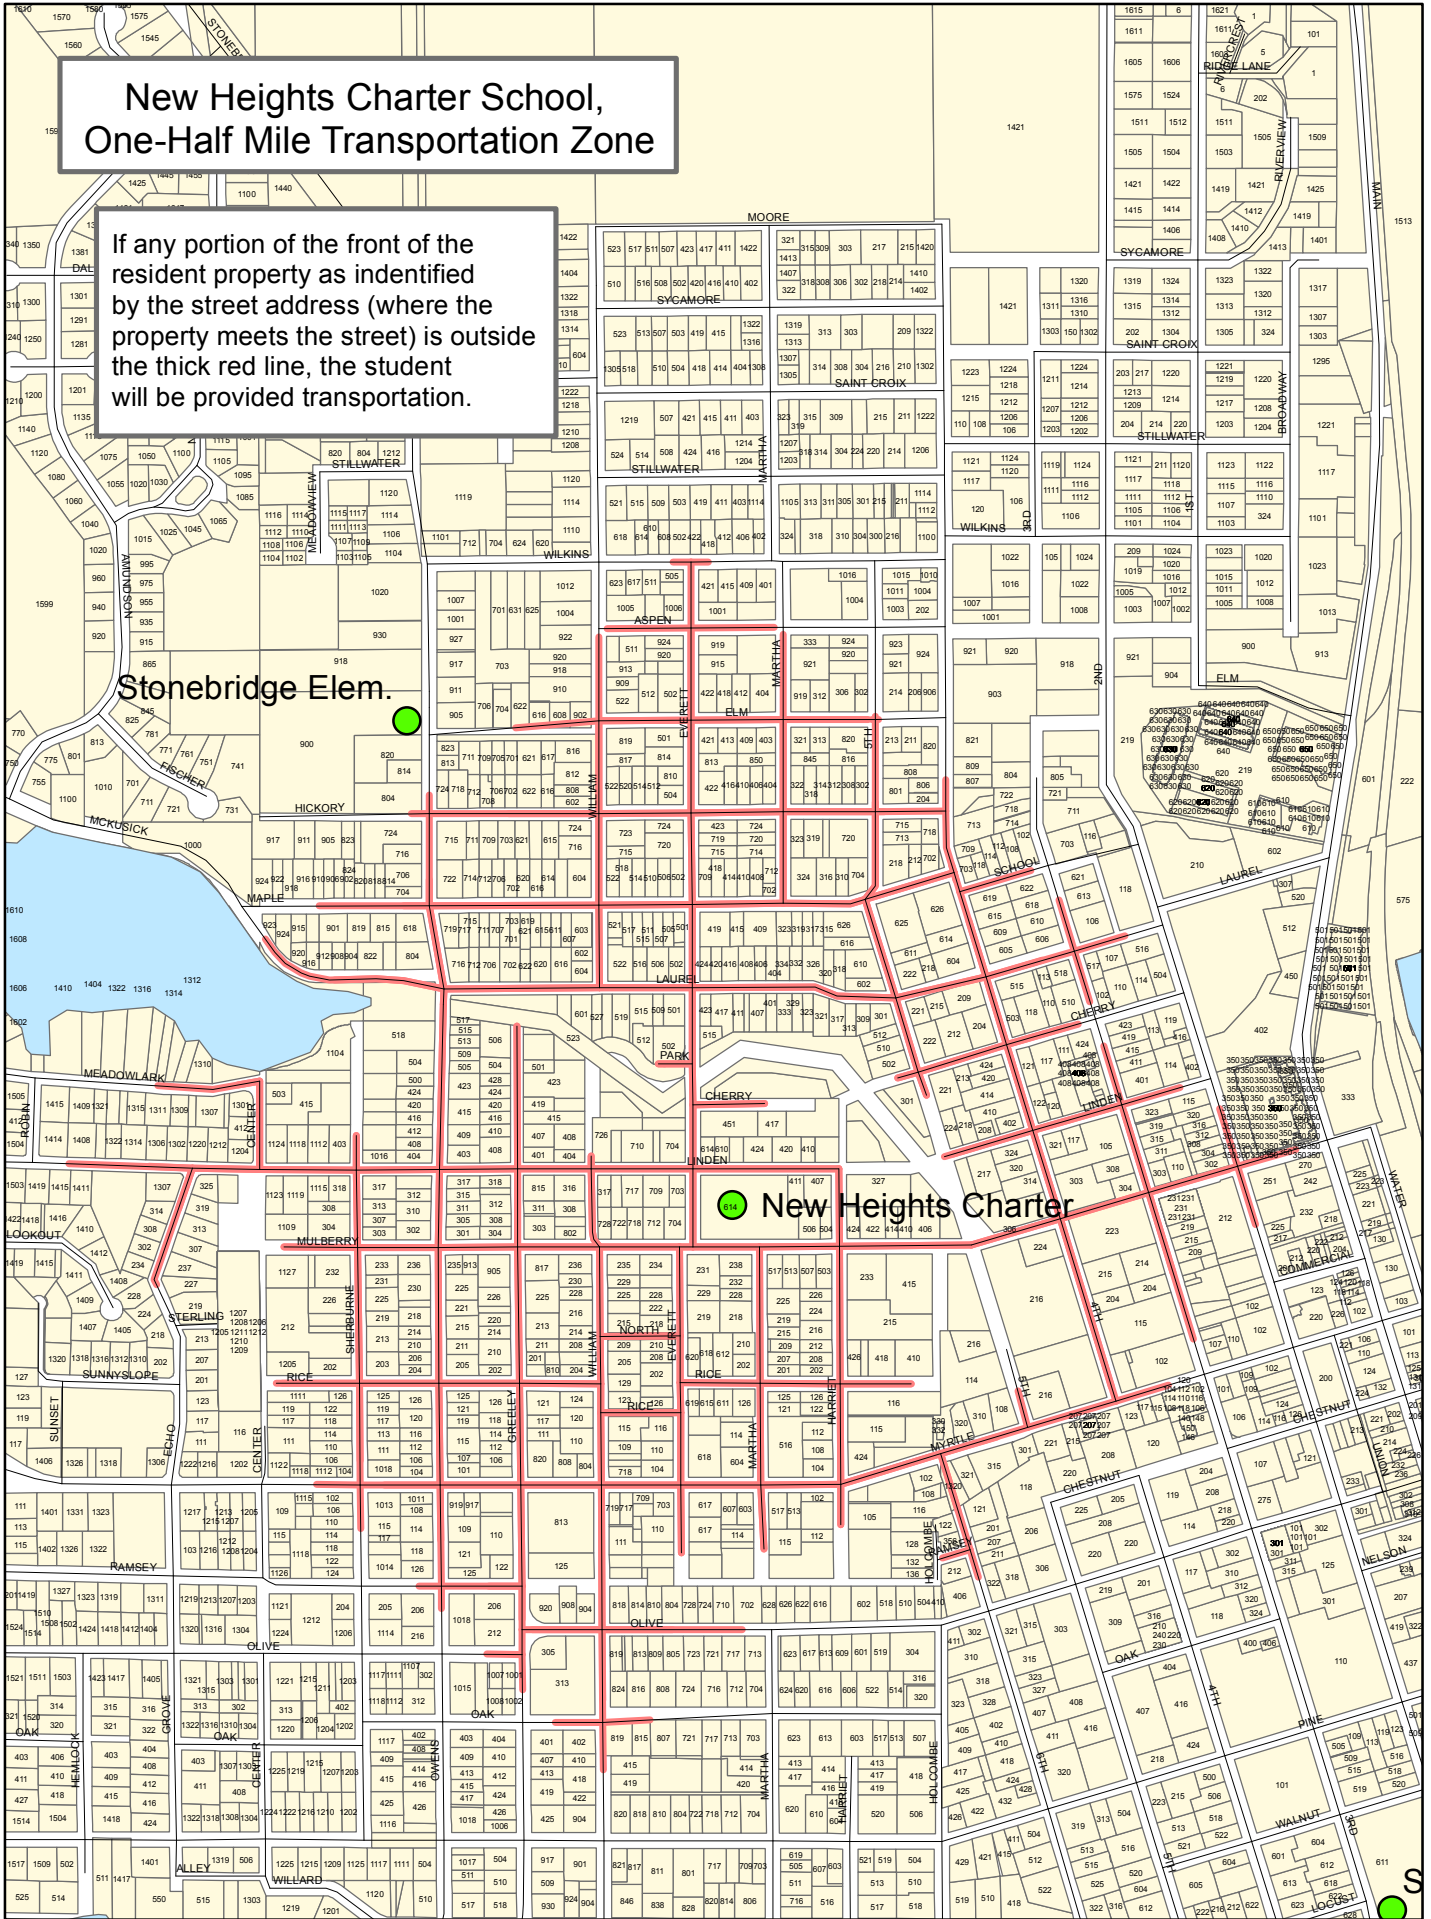

# New Heights Charter School, One-Half Mile Transportation Zone

If any portion of the front of the resident property as identified by the street address (where the property meets the street) is outside the thick red line, the student will be provided transportation.

Stonebridge Elem.

New Heights Charter